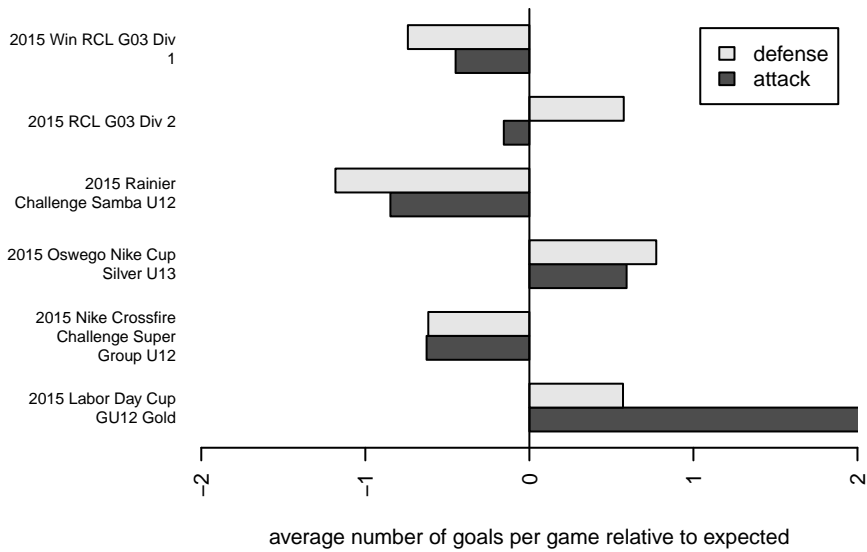

**attack and defense variance (black dot)
relative to other teams
and top 10 in region**

**attack and defense rating
relative to others at age
and all opponents in last 13 months**

Performance relative to 13 month average