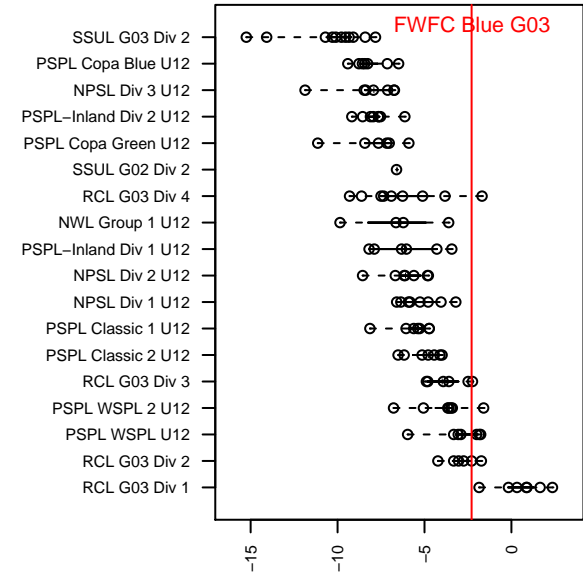

FWFC Blue G03

Federal Way FC
 Federal Way, WA
 G03 total strength=896
 attack=1.5 defense=1.29
 fall league = RCL G03 Div 2
 spr league = Win RCL G03 Div 1

alt names used:
 FEDERAL WAY FC FWFC G03 BLUE (WA)
 Federal Way FC G03 Blue
 FWFC G03 Blue
 FWFC G03 Blue (A)
 FWFC G03 Blue (A)
 FWFC G03 Blue (A)

**attack and defense variance (black dot)
relative to other teams
and top 10 in region**

**attack and defense rating
relative to others at age
and all opponents in last 13 months**

Performance relative to 13 month average