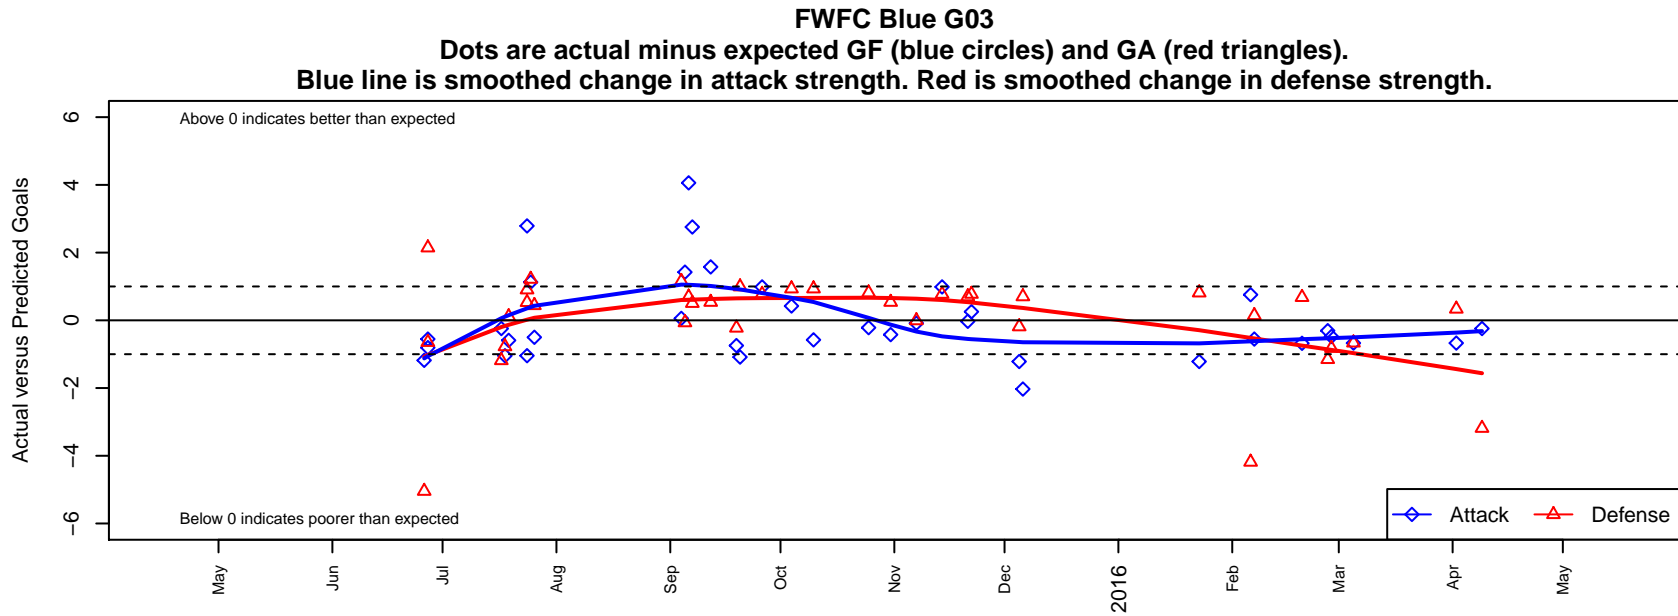

FWFC Blue G03

Federal Way FC
 Federal Way, WA
 G03 total strength=896
 attack=1.5 defense=1.29
 fall league = RCL G03 Div 2
 spr league = Win RCL G03 Div 1

alt names used:
 FEDERAL WAY FC FWFC G03 BLUE (WA)
 Federal Way FC G03 Blue
 FWFC G03 Blue
 FWFC G03 Blue (A)
 FWFC G03 Blue (A)
 FWFC G03 Blue (A)

**attack and defense variance (black dot)
relative to other teams
and top 10 in region**

**attack and defense rating
relative to others at age
and all opponents in last 13 months**

Performance relative to 13 month average