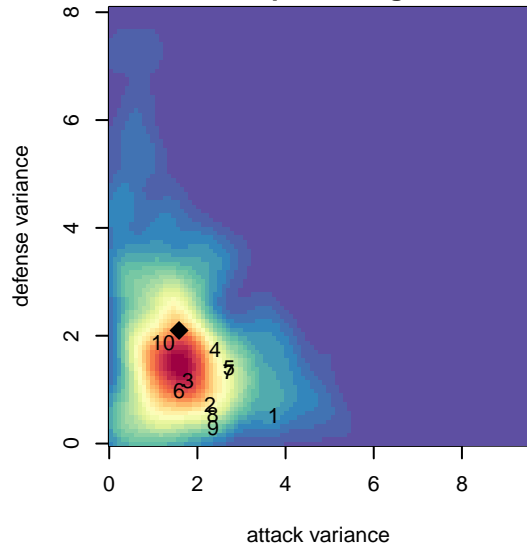

FWFC Blue G03

Federal Way FC
 Federal Way, WA
 G03 total strength=896
 attack=1.5 defense=1.29
 fall league = RCL G03 Div 2
 spr league = Win RCL G03 Div 1

alt names used:
 FEDERAL WAY FC FWFC G03 BLUE (WA)
 Federal Way FC G03 Blue
 FWFC G03 Blue
 FWFC G03 Blue (A)
 FWFC G03 Blue (A)
 FWFC G03 Blue (A)

**attack and defense variance (black dot)
relative to other teams
and top 10 in region**

**attack and defense rating
relative to others at age
and all opponents in last 13 months**

Performance relative to 13 month average