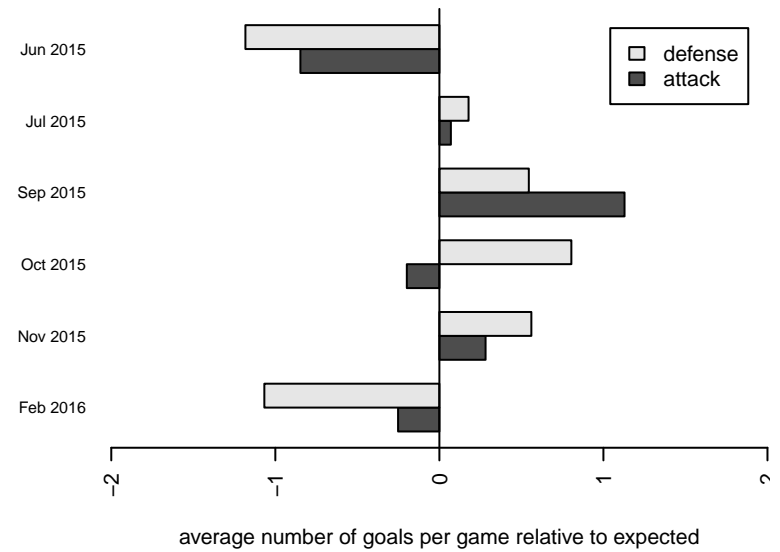

Performance relative to 13 month average